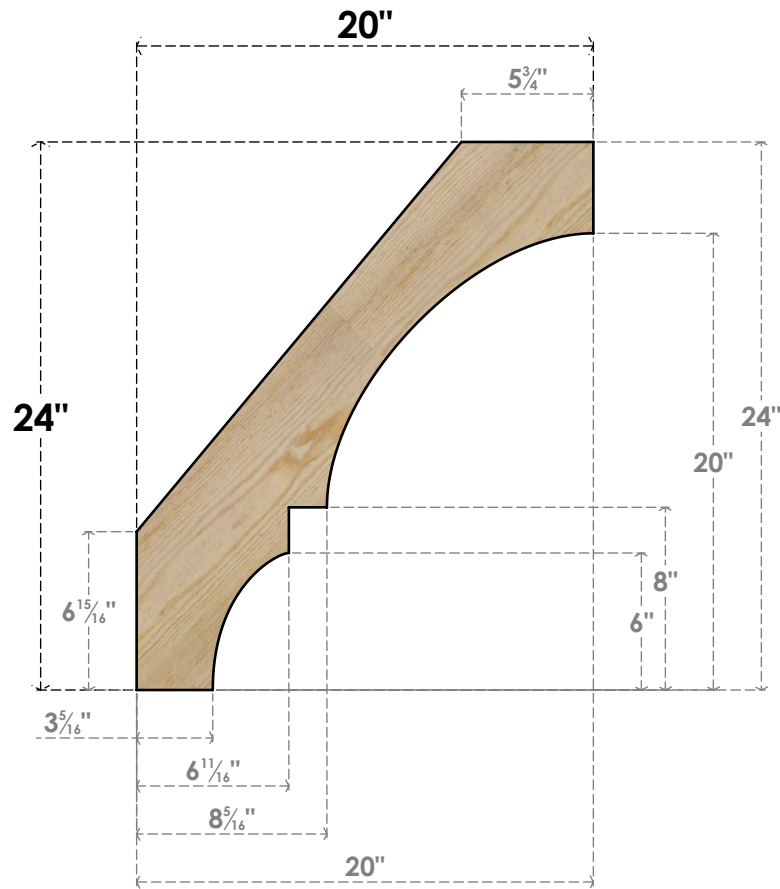

BRC06X20X24BOA00RDF

6"W X 20"D X 24"H BALBOA ROUGH SAWN BRACE, DOUGLAS FIR

SIDE

FRONT

EKENA MILLWORK
 2300 WEST MAIN ST.
 CLARKSVILLE, TX 75426
 TOLL FREE: 866-607-0453
 WWW.EKENAMILLWORK.COM

NOTES

1. INSTALLATION TO BE COMPLETED IN ACCORDANCE WITH MANUFACTURER'S SPECIFICATIONS.
2. DRAWING MAY NOT BE TO SCALE
3. THIS DRAWING IS INTENDED FOR DESIGN AND PLANNING PURPOSES ONLY.
4. ALL INFORMATION CONTAINED HEREIN WAS CURRENT AT THE TIME OF DEVELOPMENT BUT MUST BE REVIEWED AND APPROVED BY THE PRODUCT MANUFACTURER TO BE CONSIDERED ACCURATE.
5. PRODUCTS ARE NOT KILN DRIED. THIS ITEM IS UNIQUE AND WILL CONTAIN THE NATURAL VARIATIONS THAT THE WOOD SPECIES OFFERS. THIS MAY RESULT IN VARIATIONS UP TO 1/4"